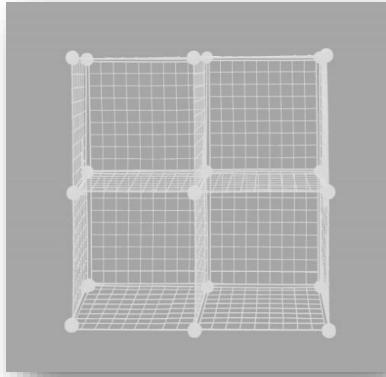

## Metal Wire Storage Cube, Set Of 4

### SPECIFICATION

- Size : 29" W x 14.5" D x 29" H
- Material : Steel
- Color : Black , White
- Surface Finish : Powder Coating

### FEATURES

- Each set contains 16 wire grids and 18 plastic connectors that allow you to assemble four cubes in total.
- The wire storage cubes are interlocking to provide various configurations and stacking options.
- The plain color finish makes this cube set look great and incorporate well with other furniture in your home.
- None of the tools was required, so it's easy to assemble and dismantle.